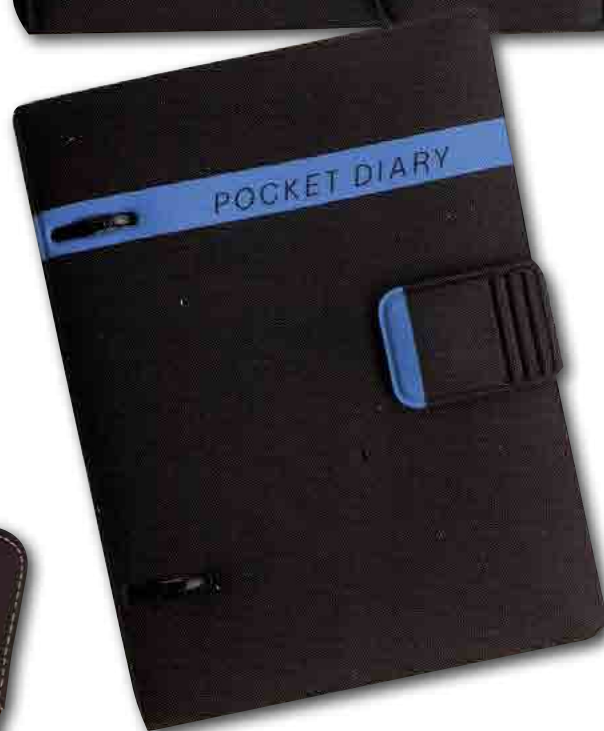

159230 • Art. 136 - AG Organizer Poket - Piccola